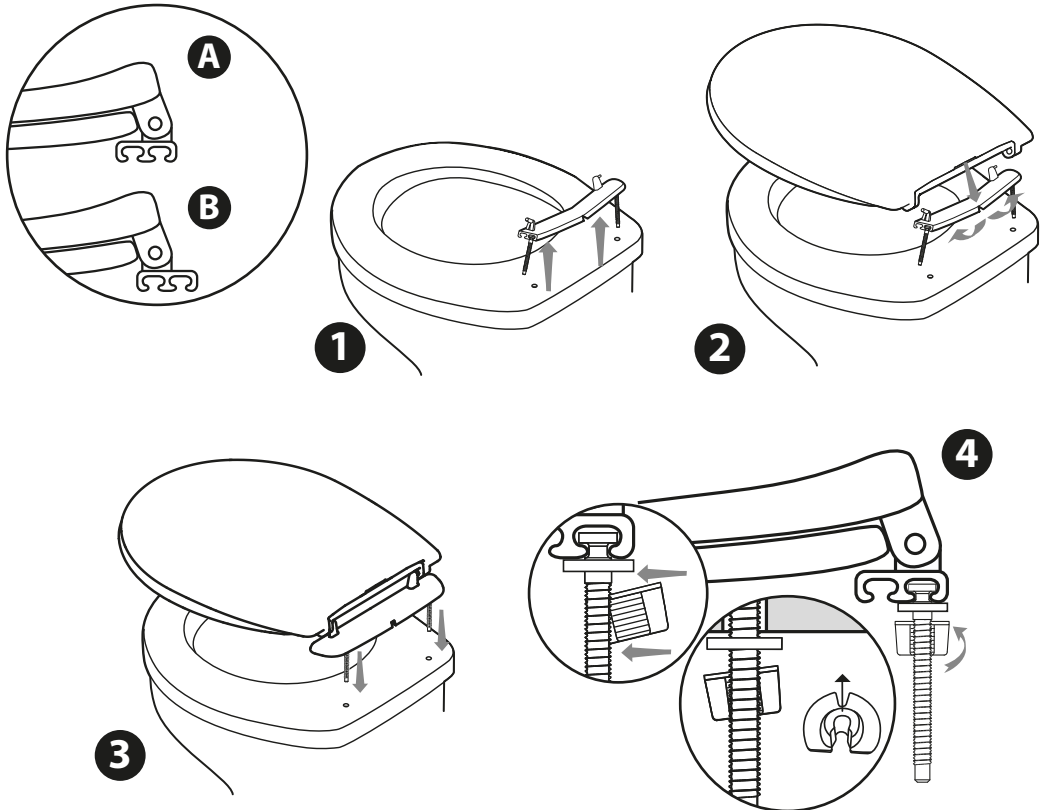

### Hinge plate QUICK-FIX PLASTIC SCREWS

- > Fits all standard WCs
- > Recyclable material
- > 2-year guarantee