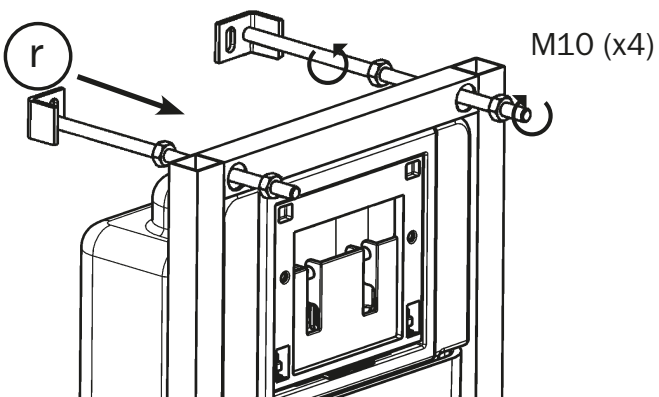

1

A = 180mm → 2-1

A = 230mm → 2-2

2-1

2-2

3

1

2

q

4