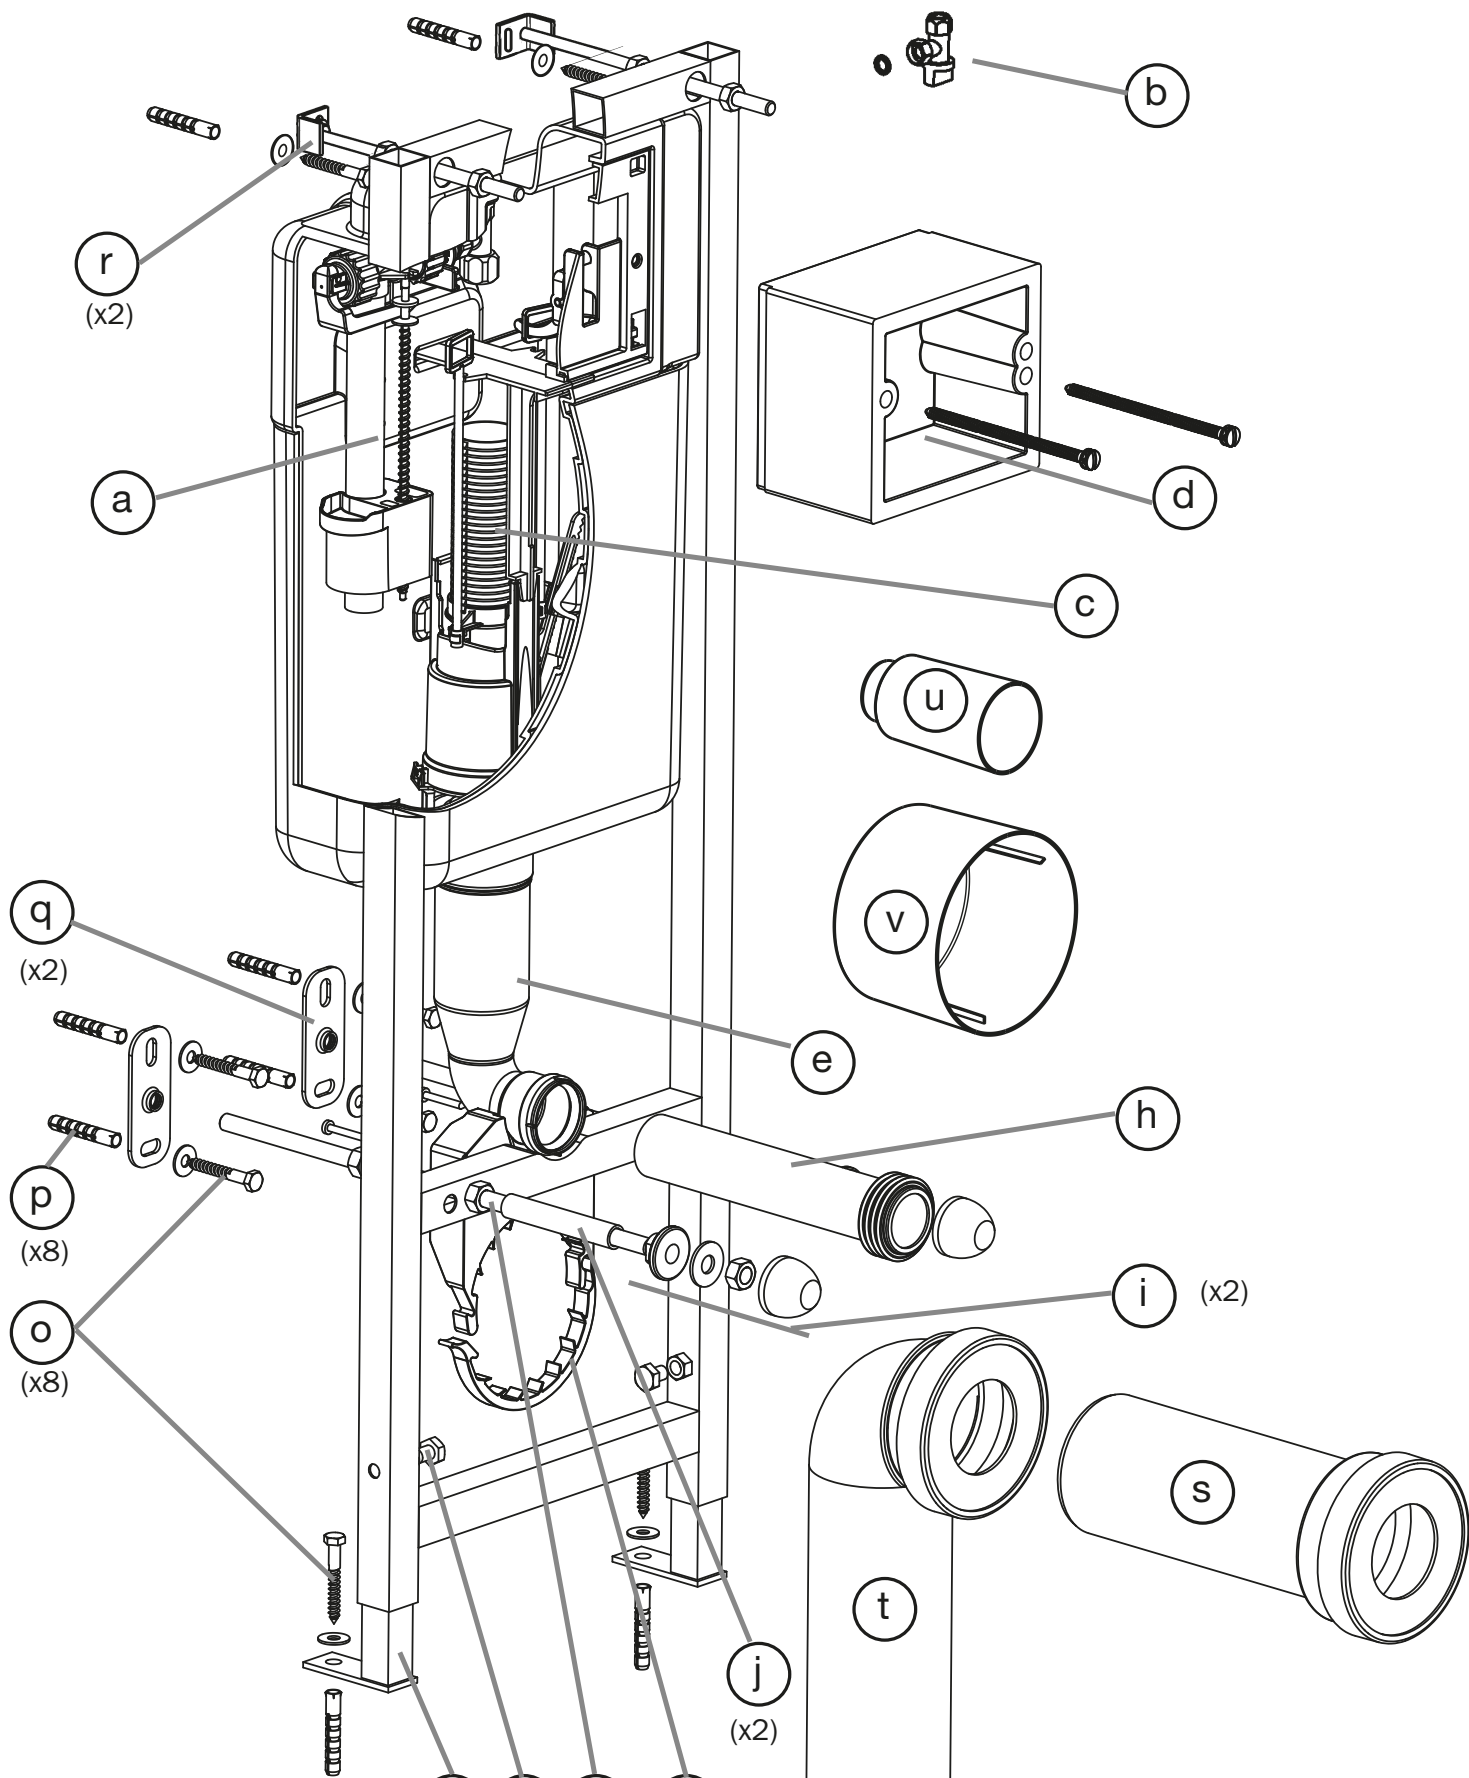

**BÂTI-SUPPORT WC 536 mural**

-  M12 (x4)
-  M10 (x4)
-  8x22 (x8)

- n** (x2)
- m** (x2)
- l** (x2)
- k**

Ø 10 & 8mm

13 + 17 + 19

**1**

**A = 180mm → 2-1**

**A = 230mm → 2-2**