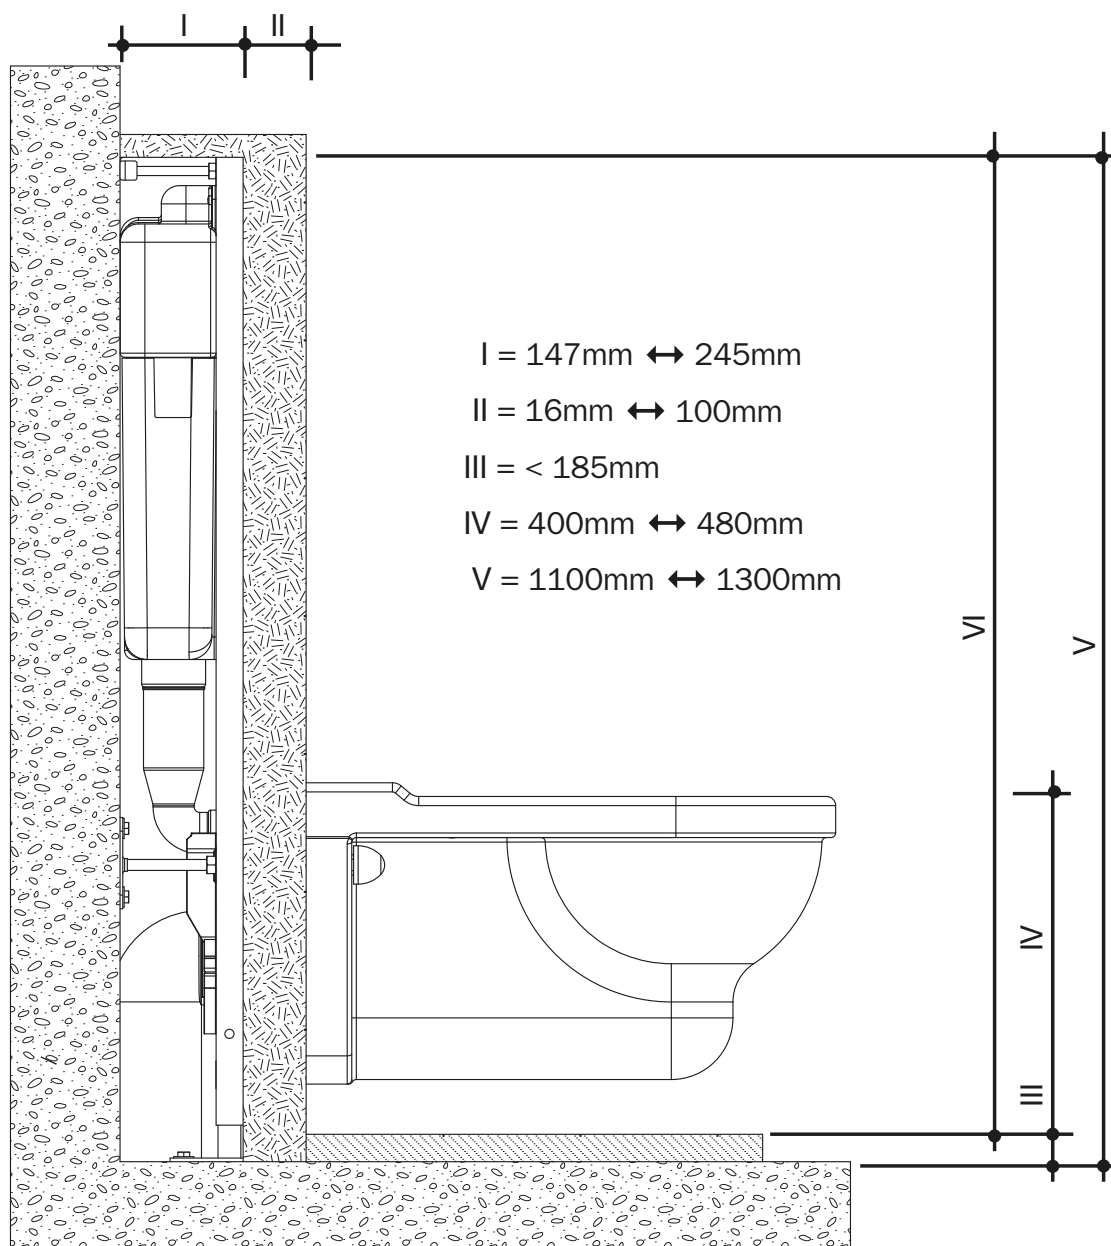

**BÂTI-SUPPORT WC 536 mural**

-  M12 (x4)
-  M10 (x4)
-  8x22 (x8)

- n** (x2)
- m** (x2)
- l** (x2)
- k**

Ø 10 & 8mm

13 + 17 + 19

**1**

**A = 180mm → 2-1**

**A = 230mm → 2-2**