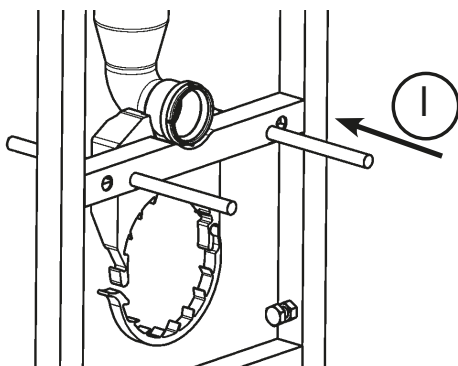

A = 180mm → 2-1

A = 230mm → 2-2

2-1