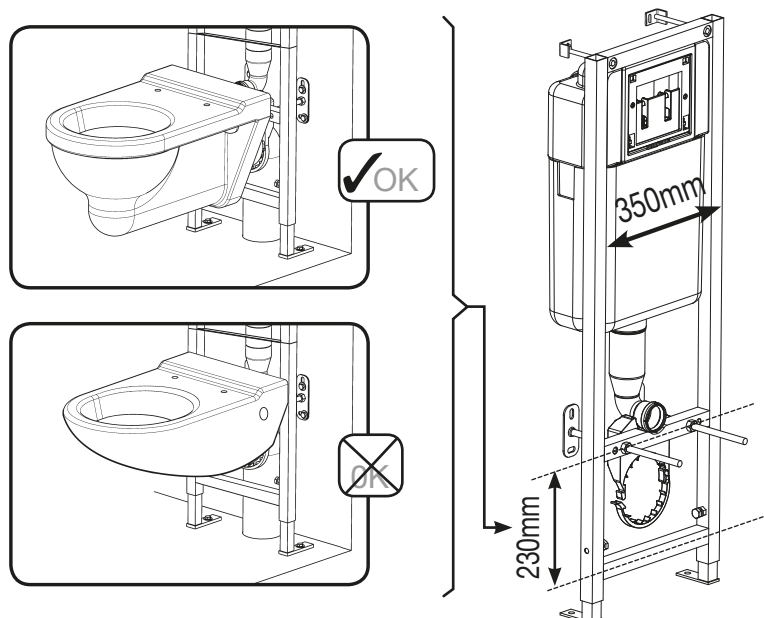

**BÂTI-SUPPORT WC 536 mural**

-  M12 (x4)
-  M10 (x4)
-  8x22 (x8)

- n** (x2)
- m** (x2)
- l** (x2)
- k**

Ø 10 & 8mm

13 + 17 + 19

**1**

**A = 180mm → 2-1**

**A = 230mm → 2-2**