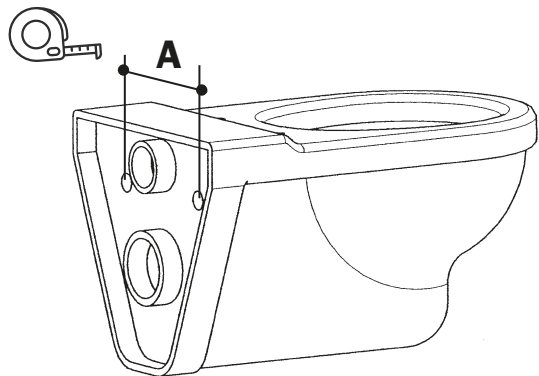

**BÂTI-SUPPORT WC 536 mural**

-  M12 (x4)
-  M10 (x4)
-  8x22 (x8)

- n** (x2)
- m** (x2)
- l** (x2)
- k**

Ø 10 & 8mm

13 + 17 + 19

**1**

**A = 180mm → 2-1**

**A = 230mm → 2-2**