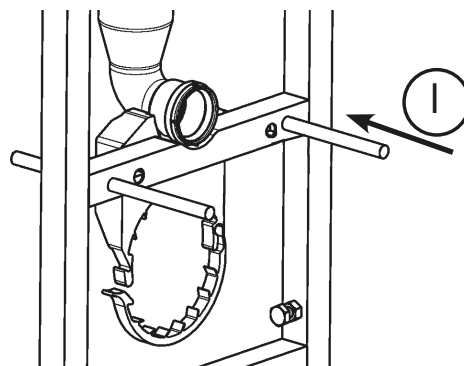

1

A = 180mm → 2-1

A = 230mm → 2-2

2-1

2-2

3

1

2

q

4