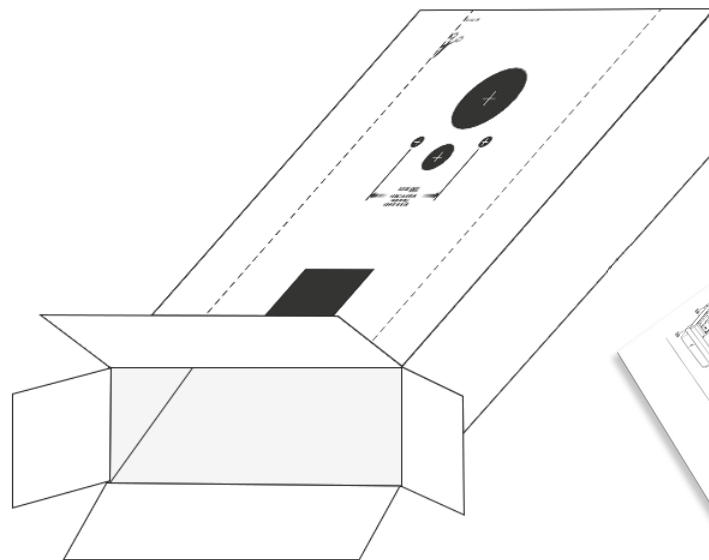

**BÂTI-SUPPORT WC 536 mural**

-  M12 (x4)
-  M10 (x4)
-  8x22 (x8)

- n** (x2)
- m** (x2)
- l** (x2)
- k**

Ø 10 & 8mm

13 + 17 + 19

**1**

**A = 180mm → 2-1**

**A = 230mm → 2-2**