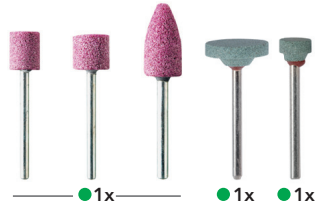

mini

ROTARY TOOL KIT

1x
CARVING - ENGRAVING

1x 1x 1x
1x 4x 4x
GRINDING - SHARPENING

12x 12x
1x 1x 1x 220x
SANDING

1x
DRILLING

1x 1x 1x
1x 4x 1x 1x 1x
CLEANING - POLISHING

75x

4x
CUTTING

1x 1x
ACCESSORIES

ROTARY TOOL KIT 135 W			
ref.	description	barcode	☐
PG139T	<ul style="list-style-type: none"> Ergonomically designed housing for comfortable gripping Powerful motor and variable speed for increased versatility 357 assorted accessories Flexible shaft 110 cm 	8011017072920	1

Power: 135 Watt
Voltage: 230 V - 50 Hz
No load speed: 8,000 - 33,000 RPM
Chuck type: collets
Capacity: max \varnothing 3,2 mm
Cable length: 2 m
Weight: 650 g