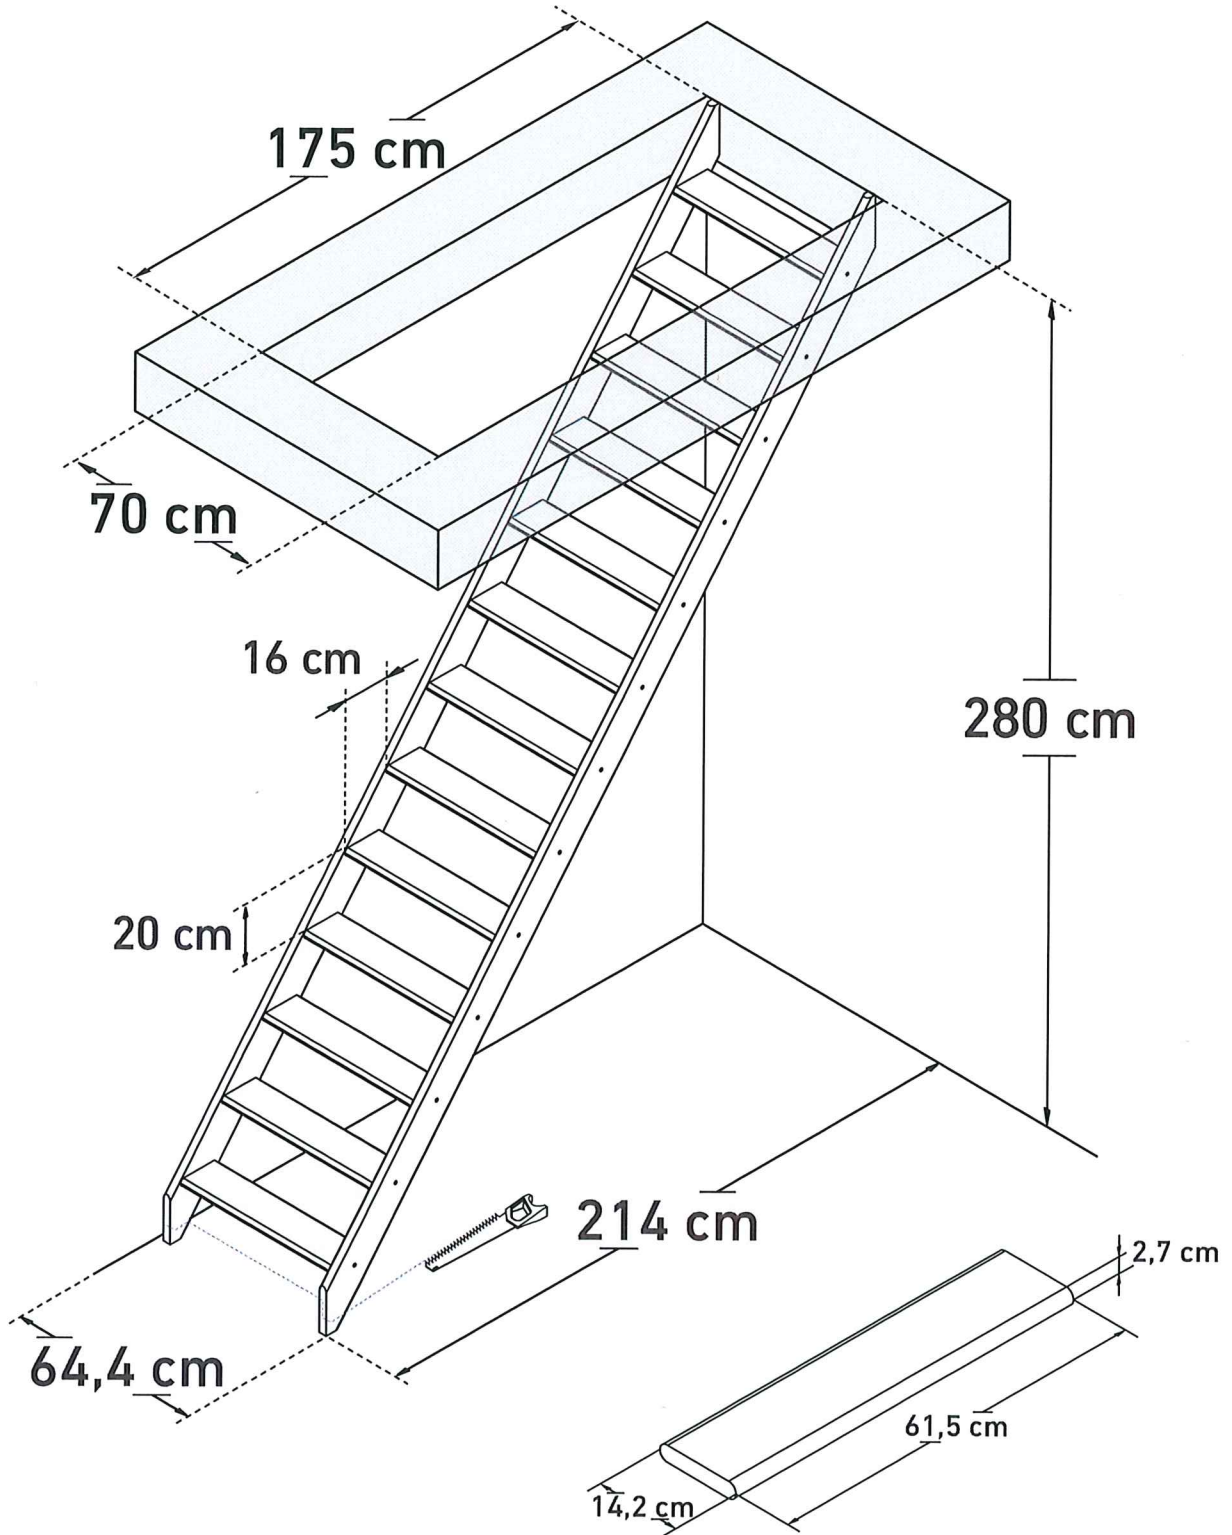

DIMENSIONS

COTTAGE JUNIOR+

(STRAIGHT FLIGHT)

05112550

Space saving
51°

Wall handrail
340 cm

Max. total weight*
150 kg

*Maximum total weight recommended by manufacturer

www.sogem-sa.com

DIMENSIONS

COTTAGE JUNIOR+

(STRAIGHT FLIGHT, BANISTER)

Max. total weight*
150 kg

Space saving
51°

Height
90 cm

Space, balusters
22 cm

www.sogem-sa.com

05112550

*Maximum total weight recommended by manufacturer

DIMENSIONS

COTTAGE JUNIOR+

(STRAIGHT FLIGHT, BULLNOSE STEP)

SOGEM

05112550

Space saving
51°

Wall handrail
360 cm

Max. total weight*
150 kg

www.sogem-sa.com

*Maximum total weight recommended by manufacturer

DETAILED DIMENSIONS

COTTAGE JUNIOR+ (STRAIGHT, BANISTER)

(STRAIGHT, BANISTER)