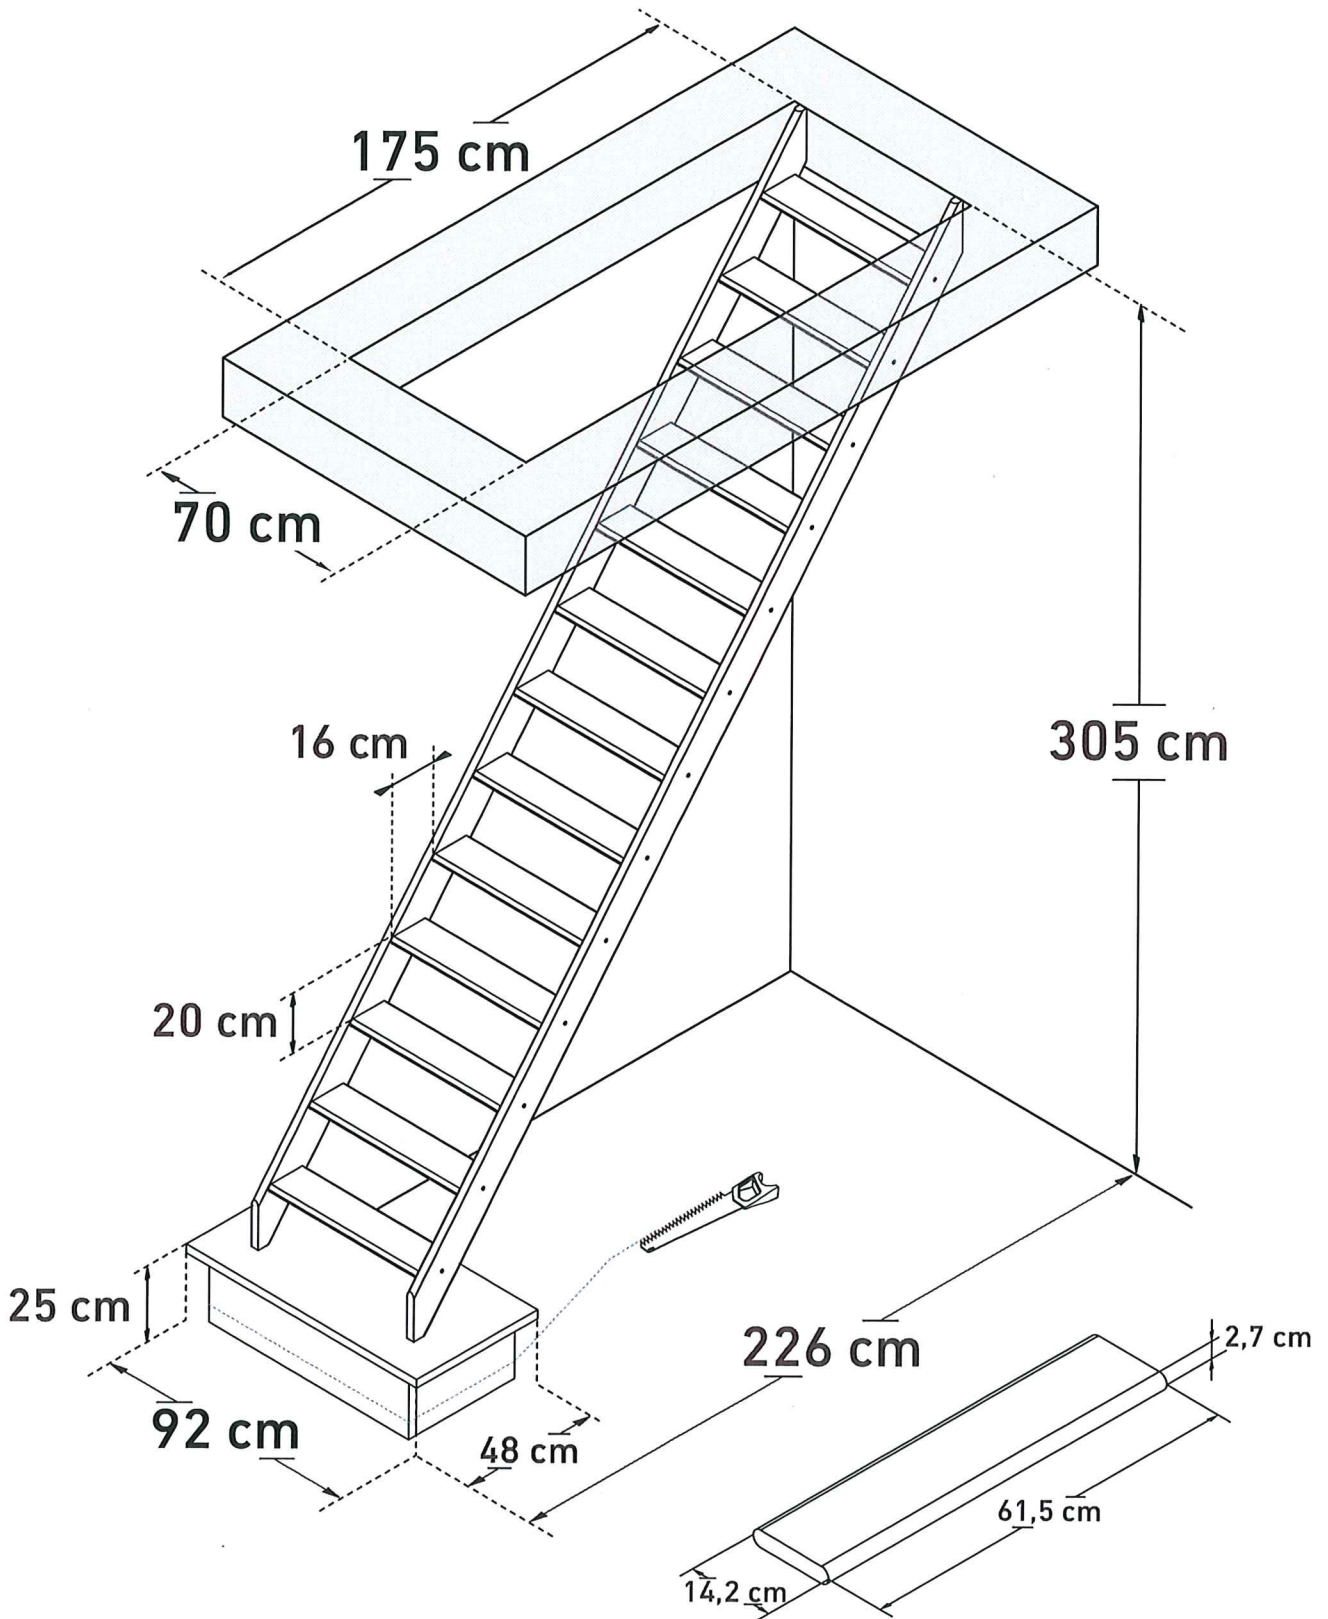

DIMENSIONS

COTTAGE JUNIOR+

(STRAIGHT FLIGHT)

05112550

Space saving
51°

Wall handrail
340 cm

Max. total weight*
150 kg

*Maximum total weight recommended by manufacturer

www.sogem-sa.com

DIMENSIONS

COTTAGE JUNIOR+

(STRAIGHT FLIGHT, BANISTER)

Max. total weight*
150 kg

Space saving
51°

Height
90 cm

Space, balusters
22 cm

www.sogem-sa.com

05112550

*Maximum total weight recommended by manufacturer

DIMENSIONS

COTTAGE JUNIOR+

(STRAIGHT FLIGHT, BULLNOSE STEP)

SOGEM

05112550

Space saving
51°

Wall handrail
360 cm

Max. total weight*
150 kg

www.sogem-sa.com

*Maximum total weight recommended by manufacturer

DETAILED DIMENSIONS

COTTAGE JUNIOR+ (STRAIGHT, BANISTER)

(STRAIGHT, BANISTER)