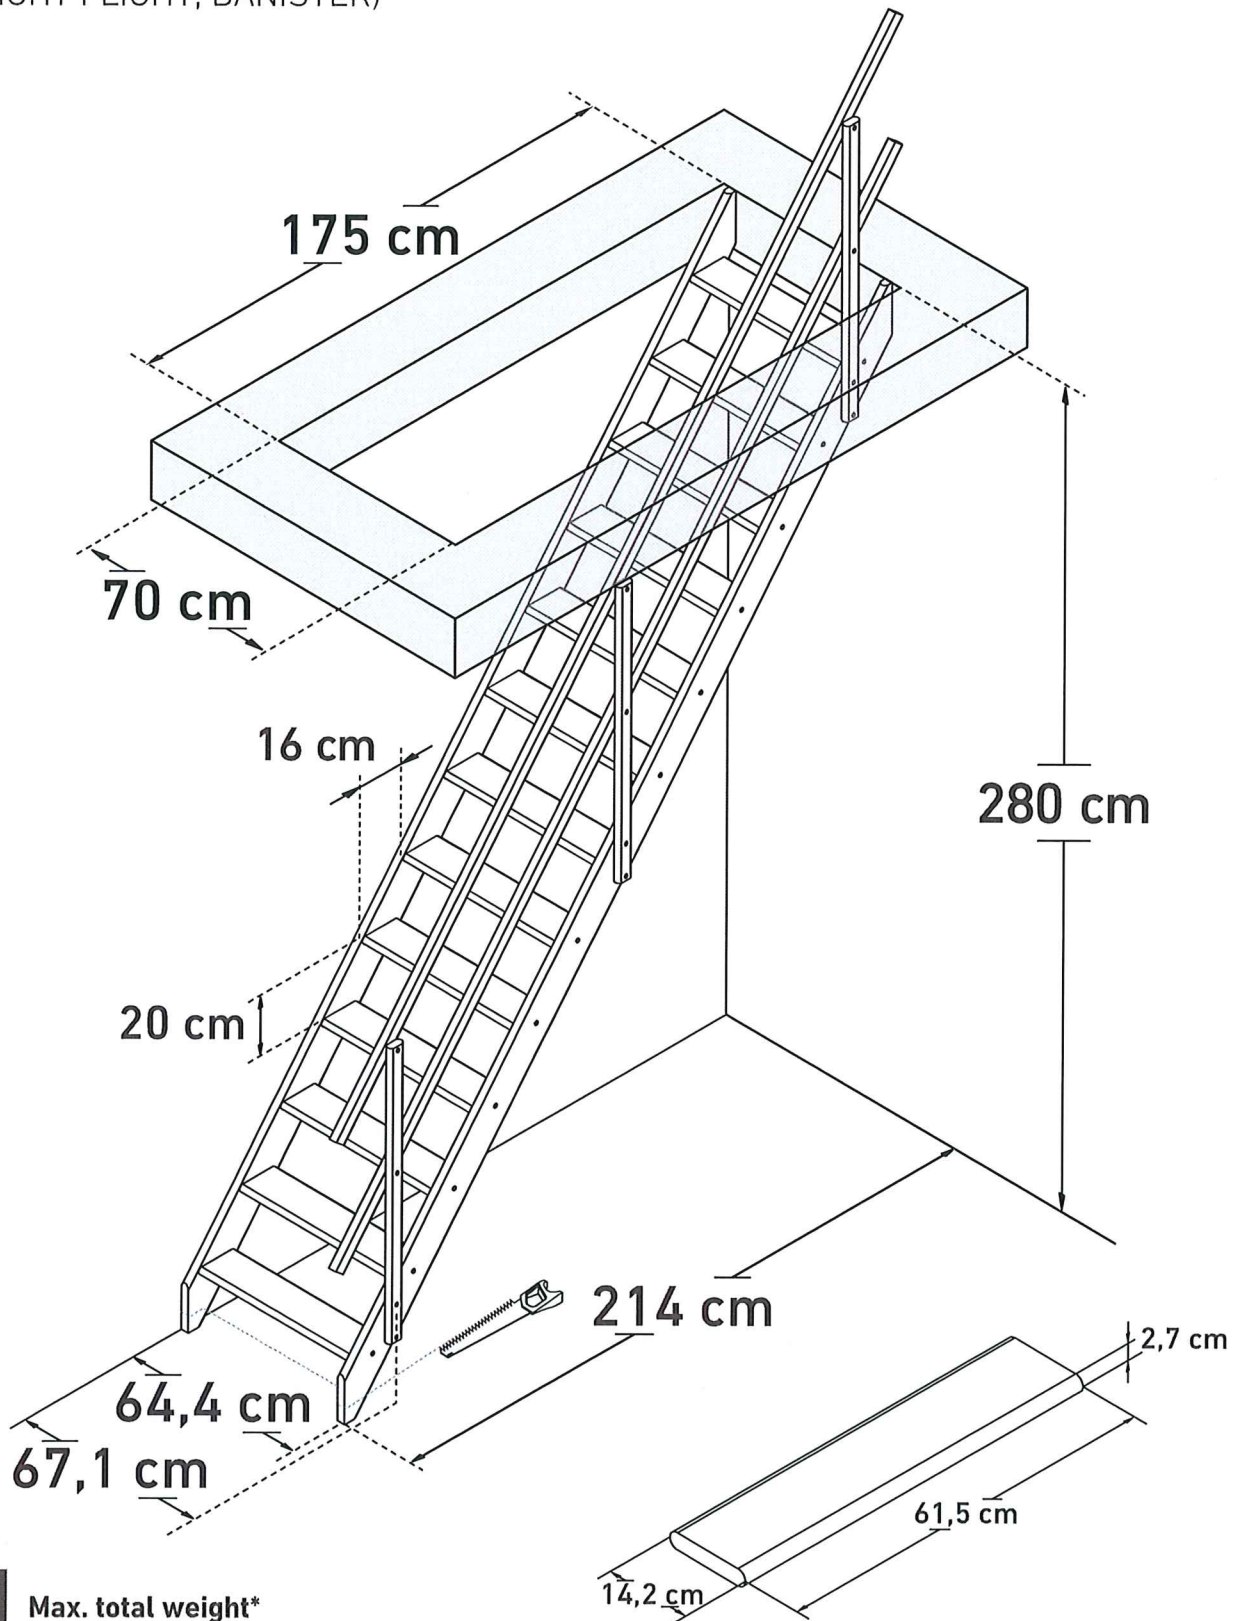

DIMENSIONS

COTTAGE JUNIOR+

(STRAIGHT FLIGHT)

05112550

Space saving
51°

Wall handrail
340 cm

Max. total weight*
150 kg

*Maximum total weight recommended by manufacturer

www.sogem-sa.com

DIMENSIONS

COTTAGE JUNIOR+

(STRAIGHT FLIGHT, BANISTER)

Max. total weight*
150 kg

Space saving
51°

Height
90 cm

Space, balusters
22 cm

www.sogem-sa.com

05112550

*Maximum total weight recommended by manufacturer

DIMENSIONS

COTTAGE JUNIOR+

(STRAIGHT FLIGHT, BULLNOSE STEP)

SOGEM

05112550

Space saving
51°

Wall handrail
360 cm

Max. total weight*
150 kg

www.sogem-sa.com

*Maximum total weight recommended by manufacturer

DETAILED DIMENSIONS

COTTAGE JUNIOR+ (STRAIGHT, BANISTER)

(STRAIGHT, BANISTER)